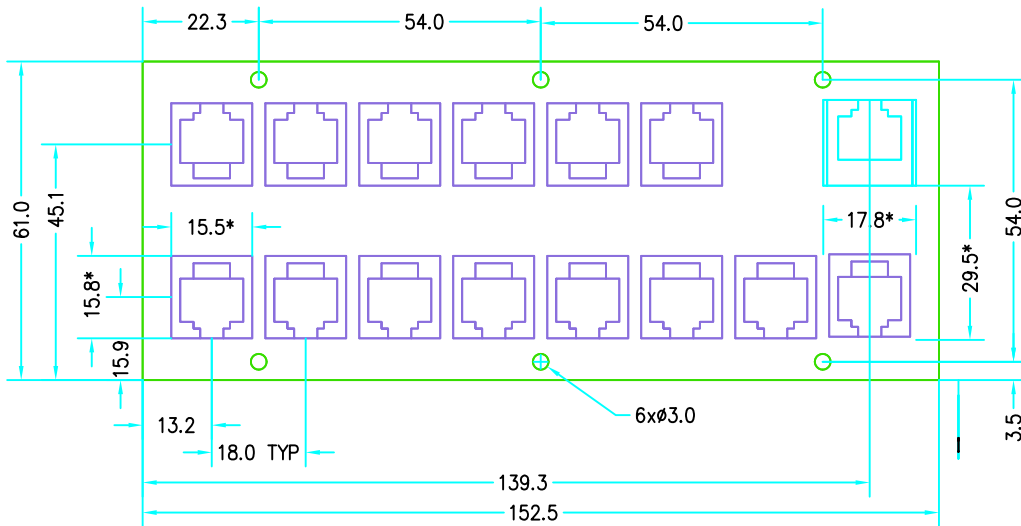

NSW-MUX

CIRCUIT BOARD LAYOUT