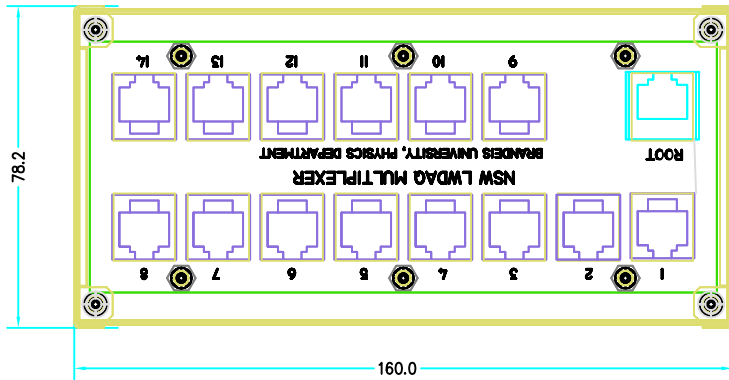

NSW-MUX

CIRCUIT BOARD LAYOUT